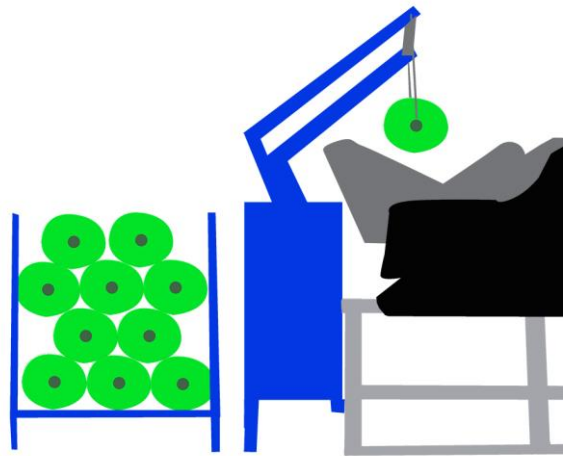

COSMOTEX

Textile Machinery Manufacturers

ROLL LOADERS / CARGADORES DE ROLLOS

LOADER FROM FLOOR: Range of roll loader for spreading machines. This loader is useful to load rolls from floor directly to the machine cradle. Capacity until 500kg. Recommended for any kind of roll from light to heavy rolls to avoid any damage on the machine.

CARGADOR DESDE EL SUELO: Gama de cargadores para extendedoras de tejido para carga de rollos desde el suelo hasta la cuna de la máquina. Capacidad hasta 500kg. Recomendado tanto para rollos livianos como pesados para evitar los golpes que se pueden ocasionar en el cargado manual

ECOFRIENDLY – RELIABLE – ONLINE ASSISTANCE
ECOLÓGICAS – FIABLES – ASISTENCIA ONLINE

LOADER WITH CHAINES: This loader is useful when you have the rolls store in piles. The special chains allow you to select the desired roll from the pile very time. The loading capacity is until 500kg roll.

LOADER FROM TABLE: This loader is useful to load rolls from the top of the table to the machine cradle. The loader is recommended for any kind of roll, from light to heavy rolls which you need to load from any place along the table.