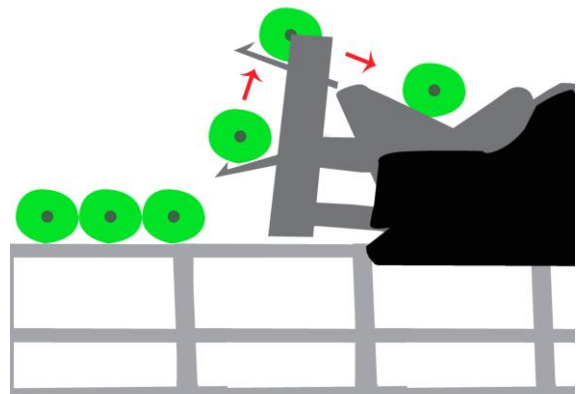

LOADER FROM TABLE: This loader is useful to load rolls from the top of the table to the machine cradle. The loader is recommended for any kind of roll, from light to heavy rolls which you need to load from any place along the table.

CARGADOR DESDE LA MESA. Cargador para extendedoras de tejido para carga de rollos desde la mesa hasta la cuna de la máquina. Recomendado tanto para rollos livianos como pesados que usted precise de cargar desde cualquier sitio de la mesa.